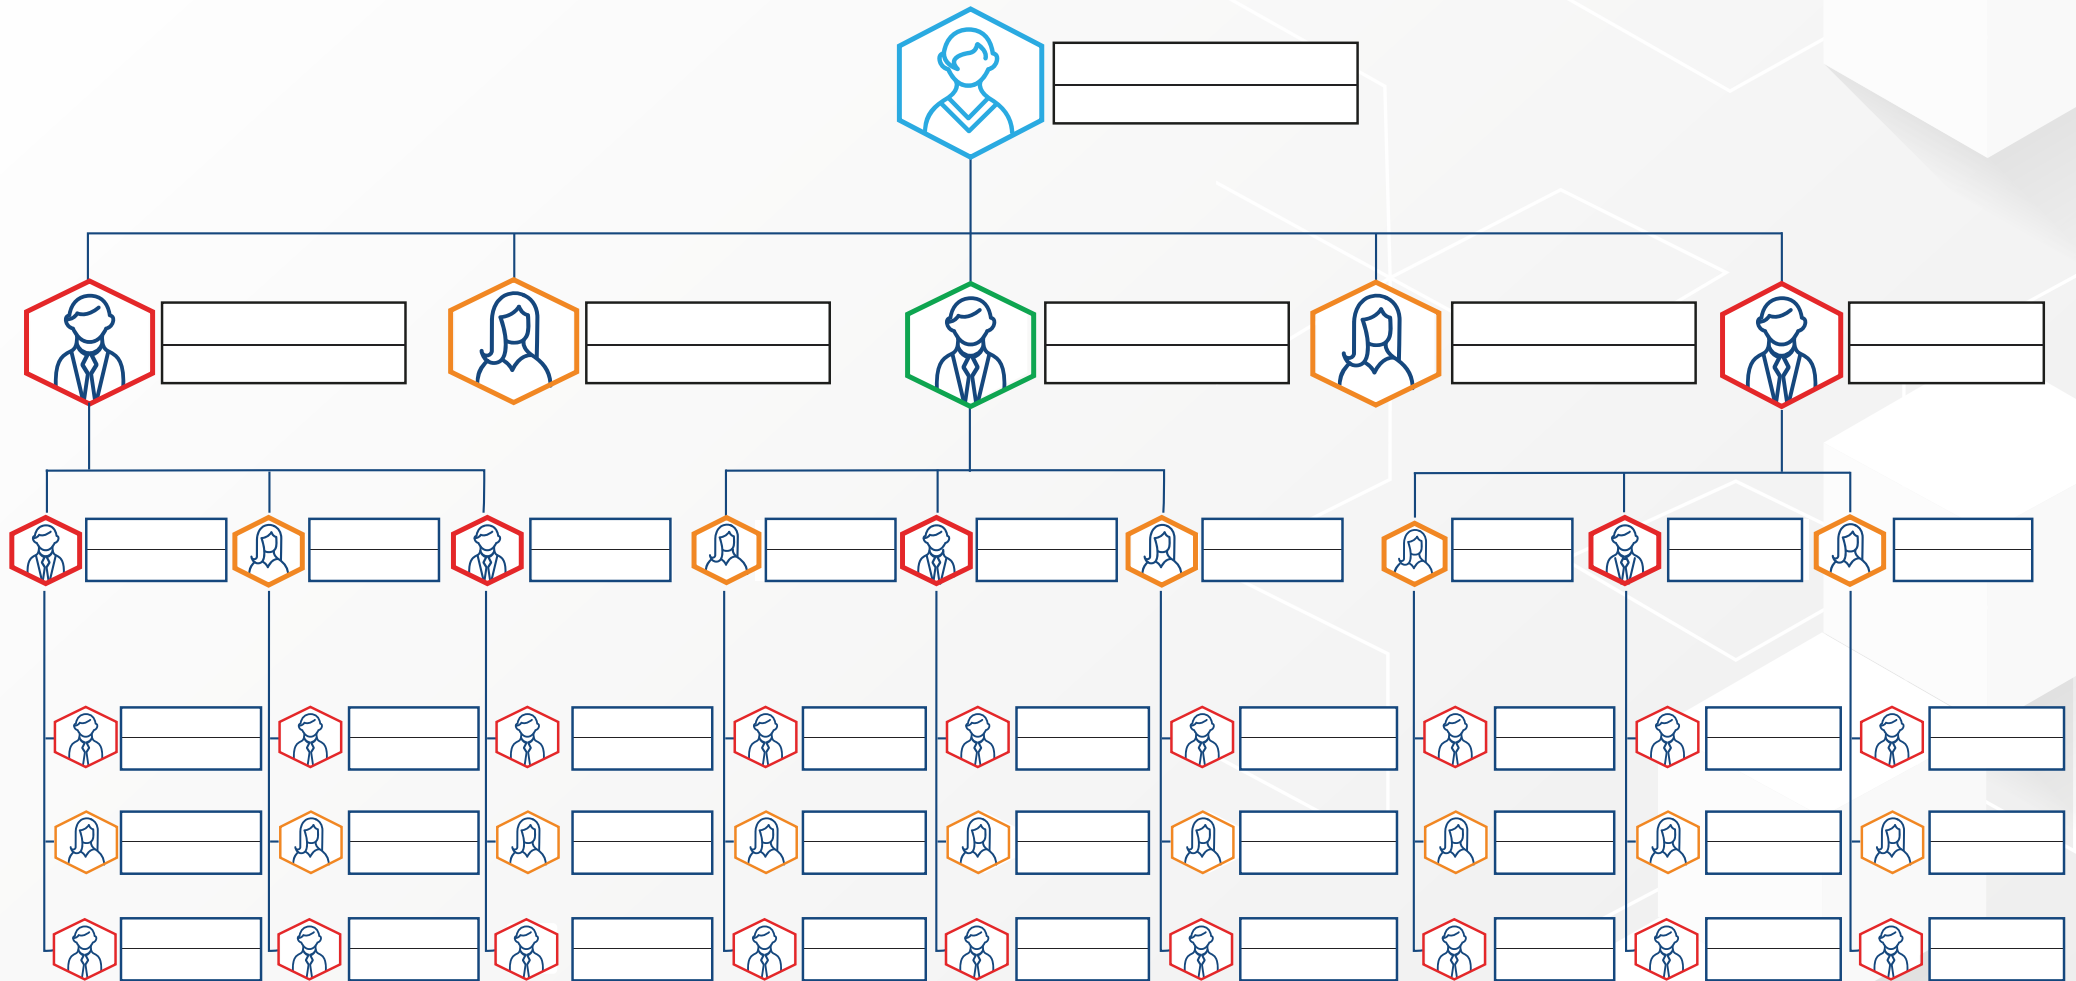

EUROPE ORGANIZATION CHART TO FOLLOW UP YOUR BUILDER BONUS ACHIEVEMENTS

1. This organization chart is the structure of your future organization. You should fill it as your lines grow.
2. In the first box write the name or Afiliate code, and the phone number to keep in touch.
3. In the second box, point if your Afiliate has the Loyalty Program activated, key to get your Builder Bonus.
4. This follow up organization chart is meant to control your structure Builder Bonus but also your own.

Builder Bonus is the strongest way to develop your business and reach the Diamond rank.